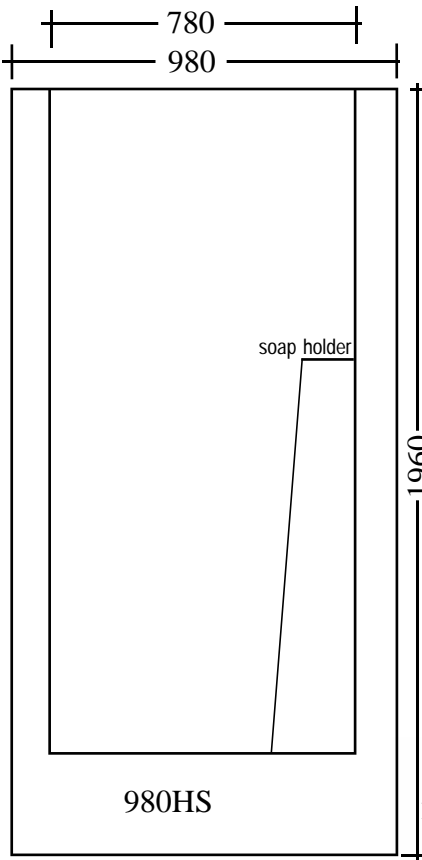

## FULLY MOULDED MODULAR SHOWER CUBICLES

### Packed with features

- \* Fully moulded
- \* One piece unit
- \* Anti slip floor
- \* Easy clean throughout
- \* Shower curtain rail
- \* Optional glass door

*More models  
 inside*

All units available in White or Ivory.  
 Use drawings as a guide only. Dimensions may vary slightly.

*Fibre*  
Composites

Use dimensions as a guide only.  
 It is advisable to set under floor plumbing when the unit is on site.