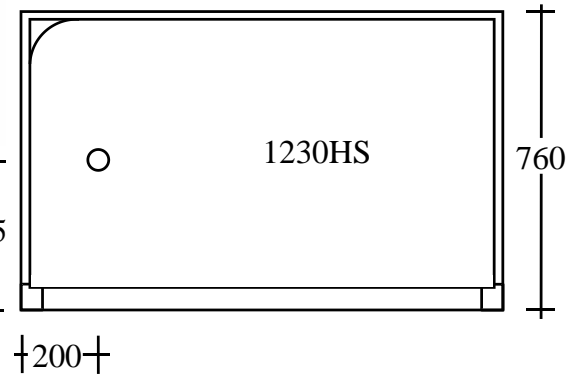

### Packed with features

- \* Fully moulded
- \* One piece unit
- \* Anti slip floor
- \* Easy clean throughout
- \* Shower curtain rail
- \* Optional glass door

*More models  
 inside*

All units available in White or Ivory.  
 Use drawings as a guide only. Dimensions may vary slightly.

*Fibre*  
Composites

Use dimensions as a guide only.  
 It is advisable to set under floor plumbing when the unit is on site.