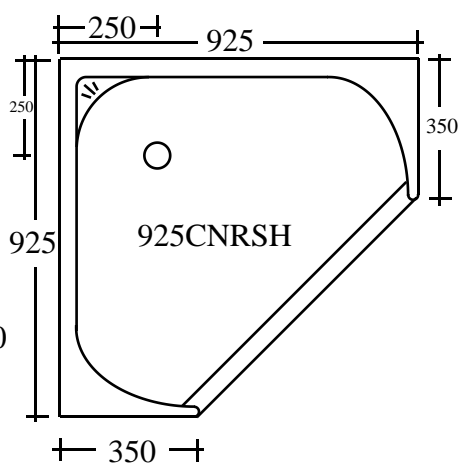

*Fibre*  
Composites

Use dimensions as a guide only.  
 It is advisable to set under floor plumbing when the unit is on site.