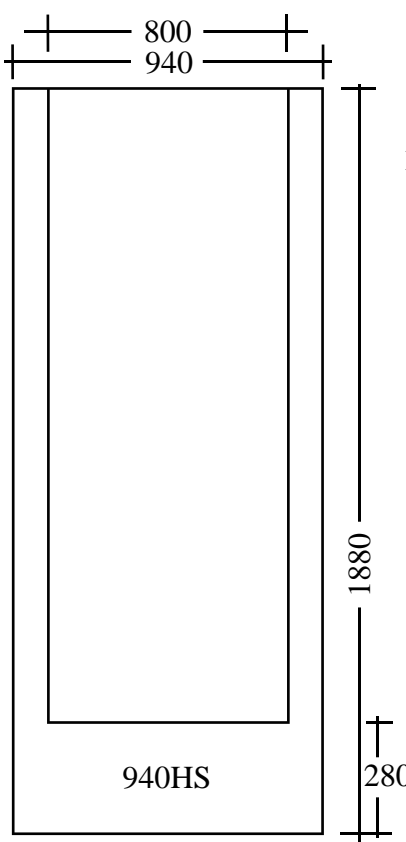

*Fibre*  
Composites

Use dimensions as a guide only.  
 It is advisable to set under floor plumbing when the unit is on site.