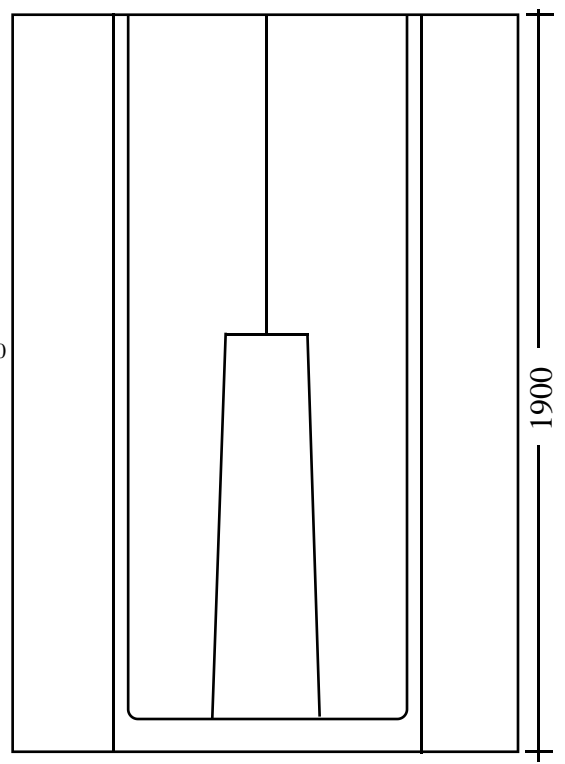

*Fibre*  
Composites

Use dimensions as a guide only.  
 It is advisable to set under floor plumbing when the unit is on site.