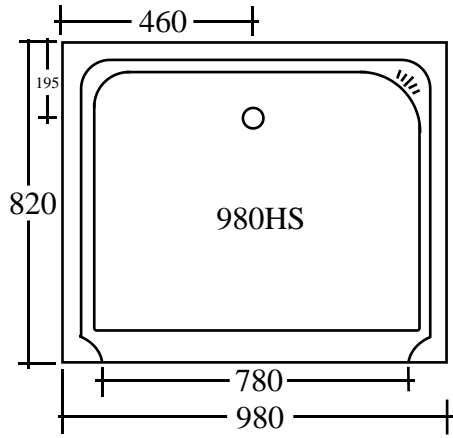

*Fibre*  
Composites

Use dimensions as a guide only.  
 It is advisable to set under floor plumbing when the unit is on site.