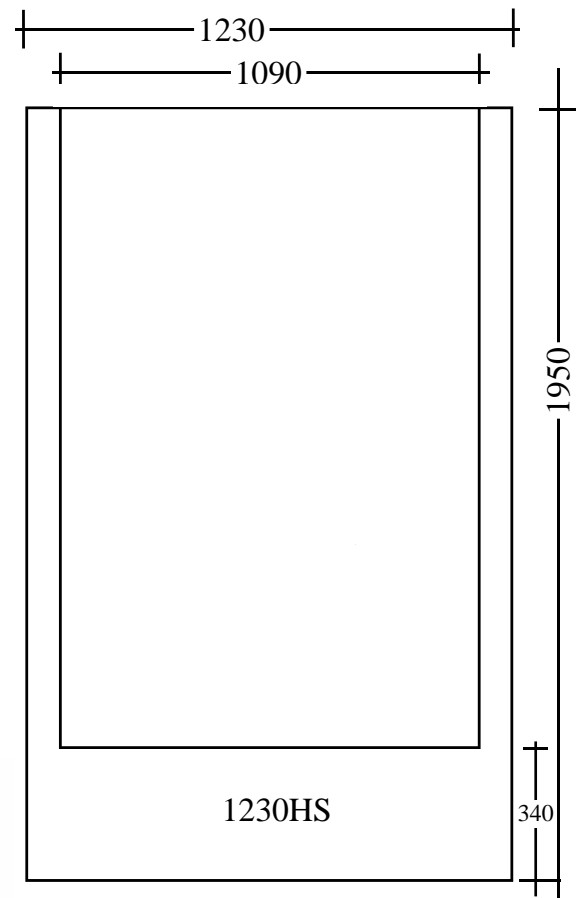

*Fibre*  
Composites

Use dimensions as a guide only.  
 It is advisable to set under floor plumbing when the unit is on site.