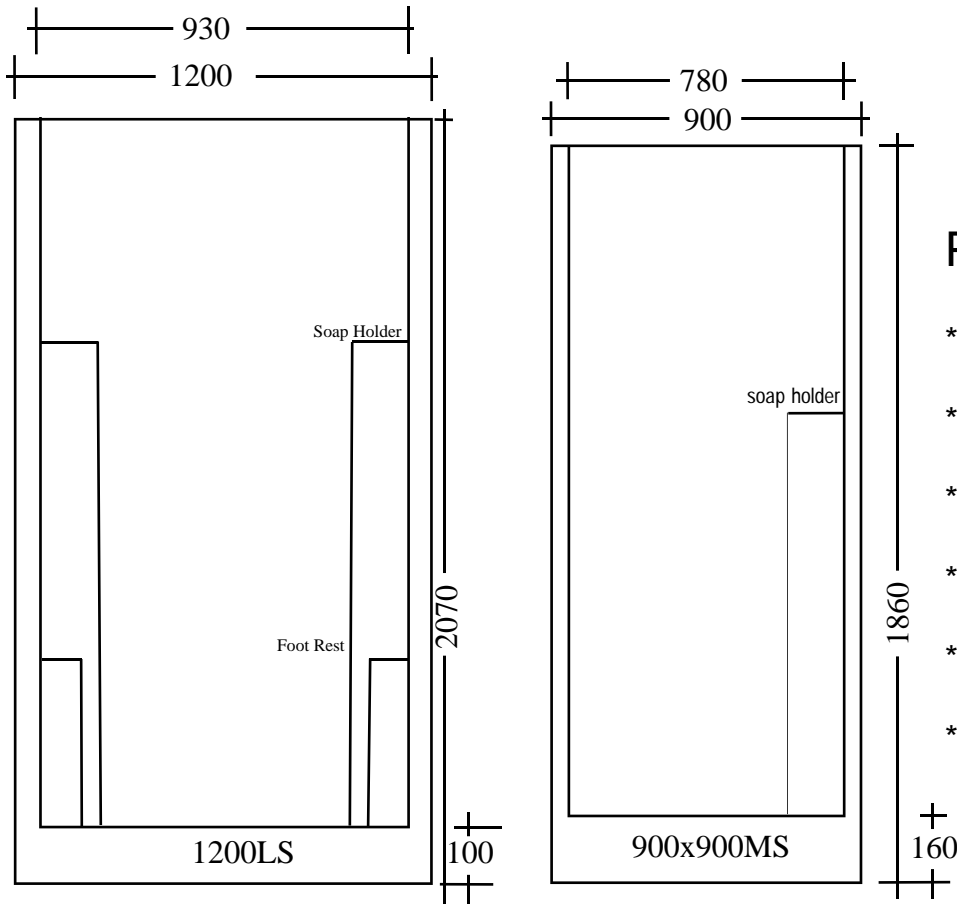

## FULLY MOULDED MODULAR SHOWER CUBICLES

### Packed with features

- \* Fully moulded
- \* One piece unit
- \* Anti slip floor
- \* Easy clean throughout
- \* Shower curtain rail
- \* Optional glass door

*More models  
 inside*

All units available in White or Ivory.  
 Use drawings as a guide only. Dimensions may vary slightly.

*Fibre*  
Composites

Use dimensions as a guide only.  
 It is advisable to set under floor plumbing when the unit is on site.