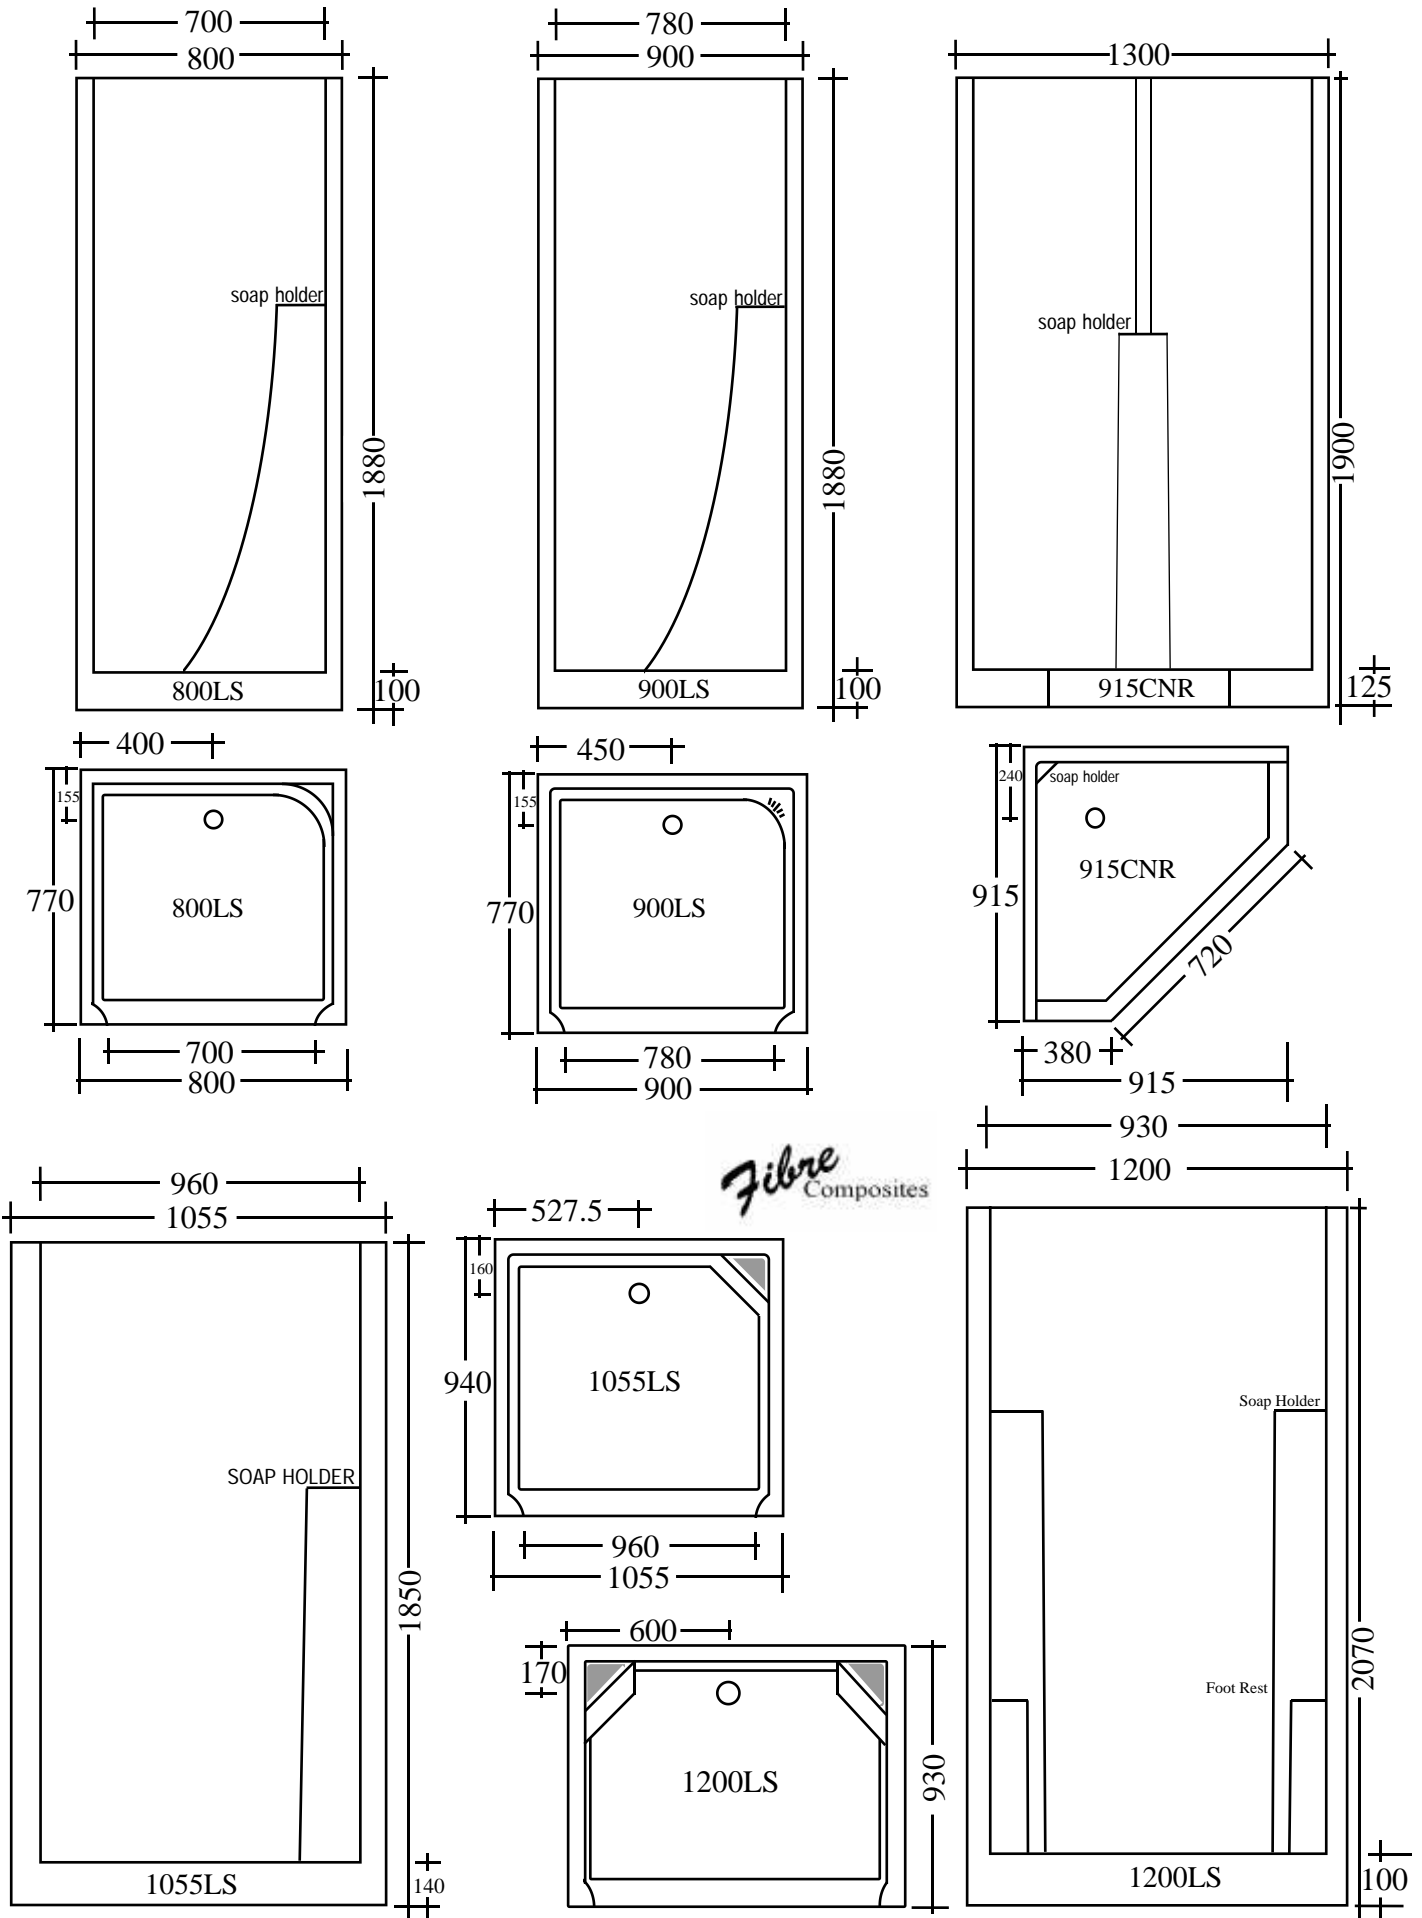

### Packed with features

- \* Fully moulded
- \* One piece unit
- \* Anti slip floor
- \* Easy clean throughout
- \* Shower curtain rail
- \* Optional glass door

*More models  
 inside*

All units available in White or Ivory.  
 Use drawings as a guide only. Dimensions may vary slightly.

*Fibre*  
Composites

Use dimensions as a guide only.  
 It is advisable to set under floor plumbing when the unit is on site.