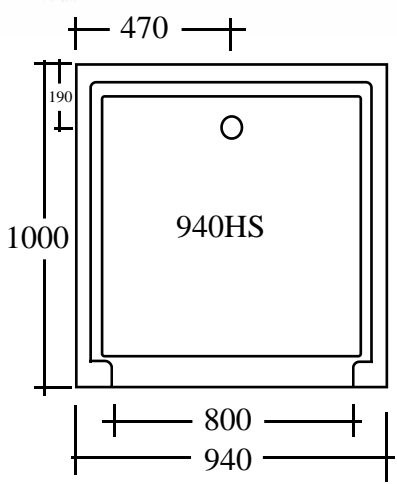

*Fibre*  
Composites

Use dimensions as a guide only.  
 It is advisable to set under floor plumbing when the unit is on site.